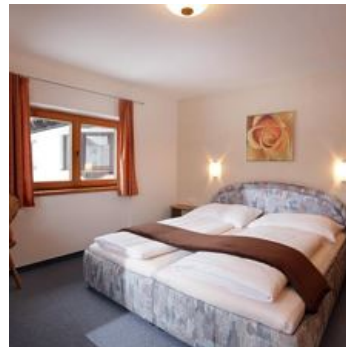

right at the ski-bus/ hiking-bus/ bus stop · right on the bike path

Rooms and Apartments

Current Offers

Apartment, shower, toilet, 2 bed rooms

Cozy vacation apartment with 2 bedrooms depending on the number of people, shower/WC, well-equipped kitchen-living room, large balcony in a sunny location with a beautiful view. for 2 people - 1 bedr...

2-3 Personen · 2 Bedrooms · 56 m²

ab
€ 120,00

per apartment on 30.04.2026

TO THE OFFER

apartment/3 bedrooms/shower, WC

Apartment in cozy country house style - kitchen-living room with dishwasher, 3 bedrooms for 3-5 people, 2x shower/WC, a large balcony in a sunny location with a beautiful view for up to 4 people = 2 ...