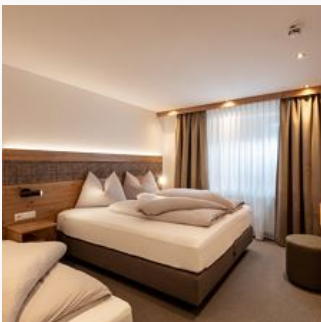

### Double room, shower, toilet, modern conveniences

1-2 Personen · 12 m<sup>2</sup>

Enjoy your stay in our newly renovated and traditionally furnished with high quality materials "comfort double rooms". All rooms have shower / WC, W-LAN, cable TV, radio and some with balcony.

### Double room, shower, toilet, conveniences

1-2 Personen · 12 m<sup>2</sup>

Enjoy your stay in our newly renovated and traditionally furnished with high quality materials "comfort double rooms". All rooms have shower / WC, W-LAN, cable TV, radio and some with balcony.

### Family room, shower, toilet

Comfortably furnished three-bed rooms with shower/WC, cable TV and radio.

2-3 Personen · 1 Bedrooms · 25 m<sup>2</sup>