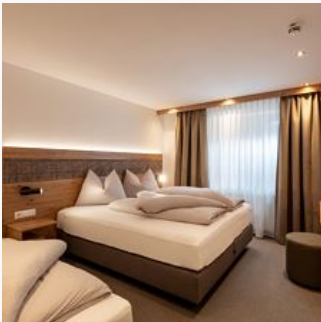

### Double room, shower, toilet, modern conveniences

1-2 Personen · 12 m<sup>2</sup>

Enjoy your stay in our newly renovated and traditionally furnished with high quality materials "comfort double rooms". All rooms have shower / WC, W-LAN, cable TV, radio and some with balcony.

### Double room, shower, toilet, conveniences

1-2 Personen · 12 m<sup>2</sup>

Enjoy your stay in our newly renovated and traditionally furnished with high quality materials "comfort double rooms". All rooms have shower / WC, W-LAN, cable TV, radio and some with balcony.

### Double room, shower or bath, toilet, superior

Box spring beds with high-quality pocket spring mattresses for optimal sleeping comfort  
Modern bathrooms  
Contemporary ambiance and elegant materials  
New windows & balcony doors with triple glazing for mo...

### Family room, shower, toilet

Comfortably furnished three-bed rooms with shower/WC, cable TV and radio.

2-3 Personen · 1 Bedrooms · 25 m<sup>2</sup>