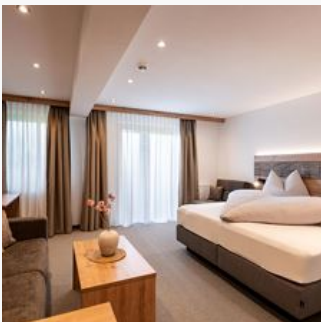

5-bed room, shower, deluxe

Maximum comfort in our Deluxe Family Room: a box spring double bed, a double sofa bed, and a single sofa bed accommodate 2 - 5 people.A spacious bathroom with a modern shower and a separate WC provide...

1-5 Personen · 1 Bedrooms · 30 m²