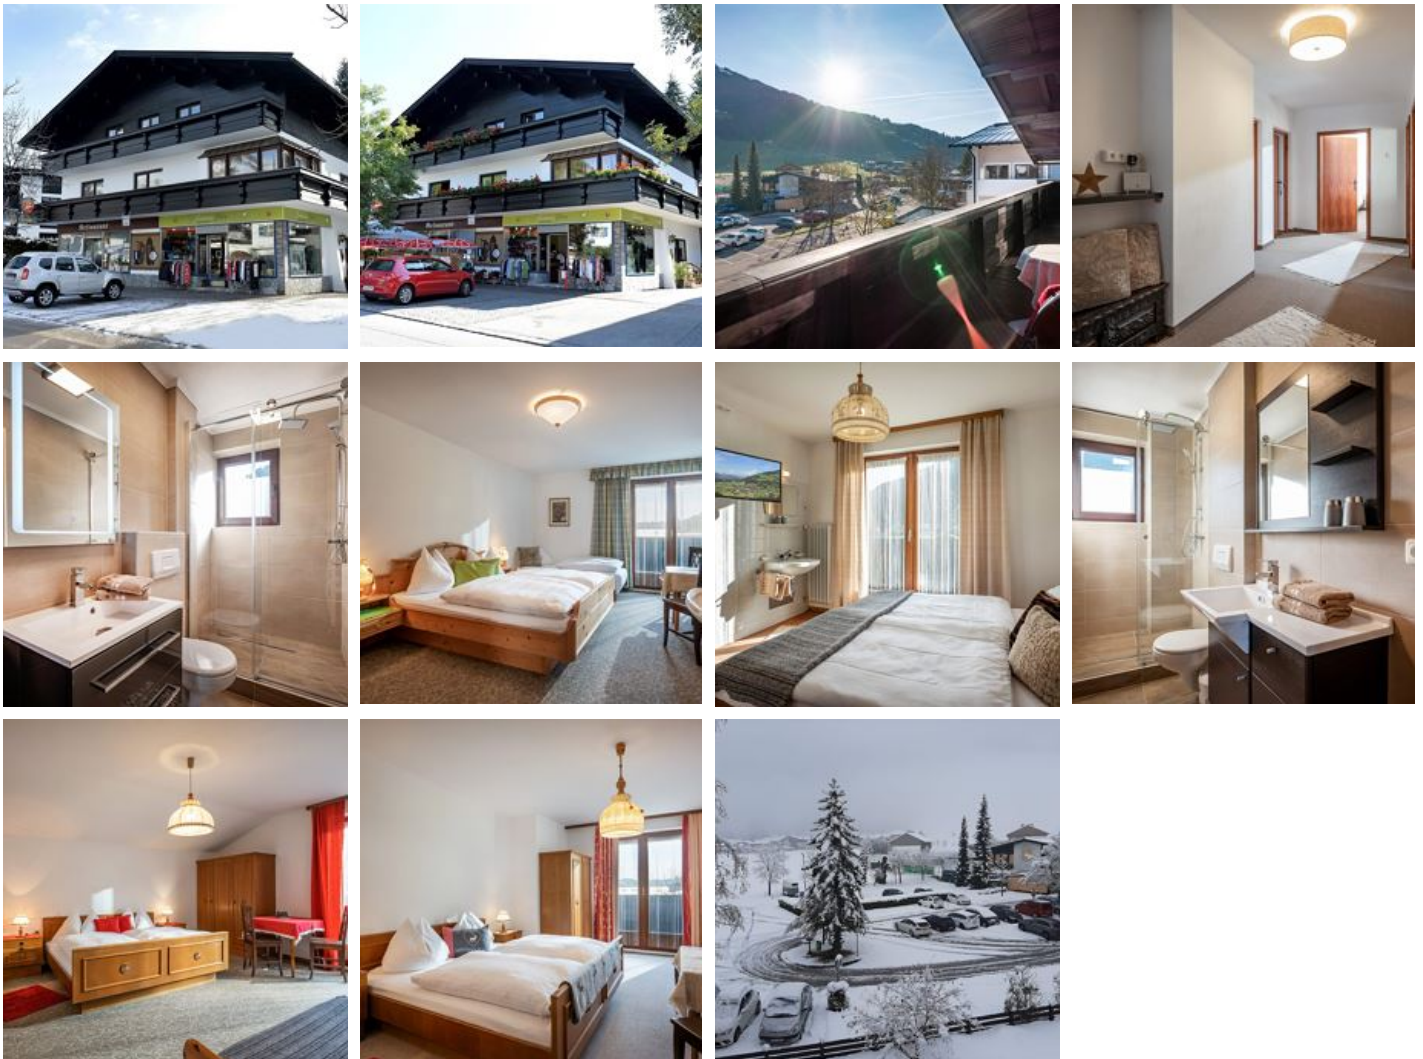

Haus Berger

inn in Westendorf

Relax in our house in the center of Westendorf and only a few minutes walk to the SkiLift. Our rooms await you with cosiness, comfort and a Tyrolean atmosphere.

Our house offers 5 beautiful Tyrolean-style rooms with 2 new shared bathrooms.

In the same house we also offer an ala-cart restaurant with a large selection of dishes.

In addition, we also have ski parking spaces and a large parking lot behind the house.