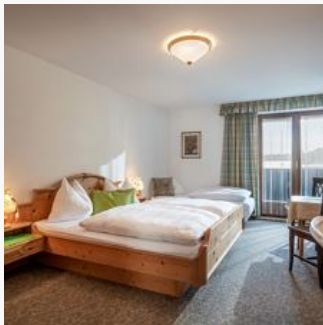

Triple room, shared shower/shared toilet

2-3 Personen · 23 m²

Double bed with an additional single bed, wardrobe, smart TV, cable TV, armchair with table, balcony with seating and mountain view, WiFi FREE

ab
€ 40,00

per person on 06.05.2026

TO THE OFFER