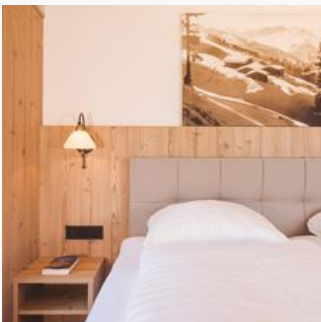

Junior suite, shower, toilet

approx. 39 m², with cozy double bed (180 x 200 cm), bunk bed, bathroom with bath tube, separate WC, telephone, Sat-TV, safe, WLAN-internet connection, hair dryer.

2 Personen · 1 Bedrooms · 39 m²