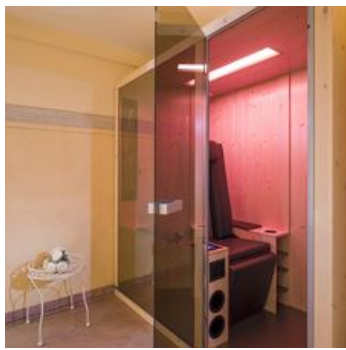

Hotel Loipenstub'n ****

hotel in Brixen im Thale

A warm welcome at the Loipenstub'n!

Your Tyrolean hotel in the Kitzbühel Alps...Arriving at the Hotel Loipenstub'n means relaxing, recuperating and unwinding. We are a small, family-run hotel and place great importance on making you feel at home. Whether on our sun terrace, in the wellness area or at our hotel bar. Add to this a portion of Tyrolean mountain air and warm hospitality and your holiday can begin.

We are looking forward to you, Your family Beihammer and the Loipenstub'n Team!