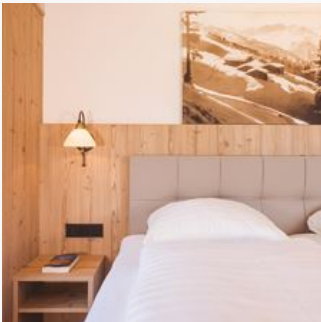

Rooms and Apartments

Current Offers

double room standard with shower, WC

approx. 25 m², with spacious double bed (180 x 200 cm), bathroom with shower and WC, telephone, Sat-TV, safe, WLAN-internet connection, hair dryer, lounge and partly.

1-2 Personen · 1 Bedrooms · 25 m²

double room comfort with shower, WC

approx. 29 m², with comfortable double bed (180 x 200 cm), sofa bed, bathroom with shower and WC, telephone, Sat-TV, safe, WLAN-internet connection, hair dryer, lounge.

Family room, shower, toilet, modern conveniences

appr. 40 m² - double bed (180 x 200 cm) and bunk beds, bathroom with shower and WC, telephone, Sat-TV, safe, WIFI

2 Personen · 1 Bedrooms · 40 m²

Family room, shower, toilet, modern conveniences

appr. 40 m² - double bed (180 x 200 cm) and bunk beds, bathroom with shower and WC, telephone, Sat-TV, safe, WIFI

2 Personen · 1 Bedrooms · 40 m²

juniorsuite with shower, WC

approx. 39 m², with cozy double bed (180 x 200 cm), bunk bed, bathroom with bath tube, separate WC, telephone, Sat-TV, safe, WLAN-internet connection, hair dryer.