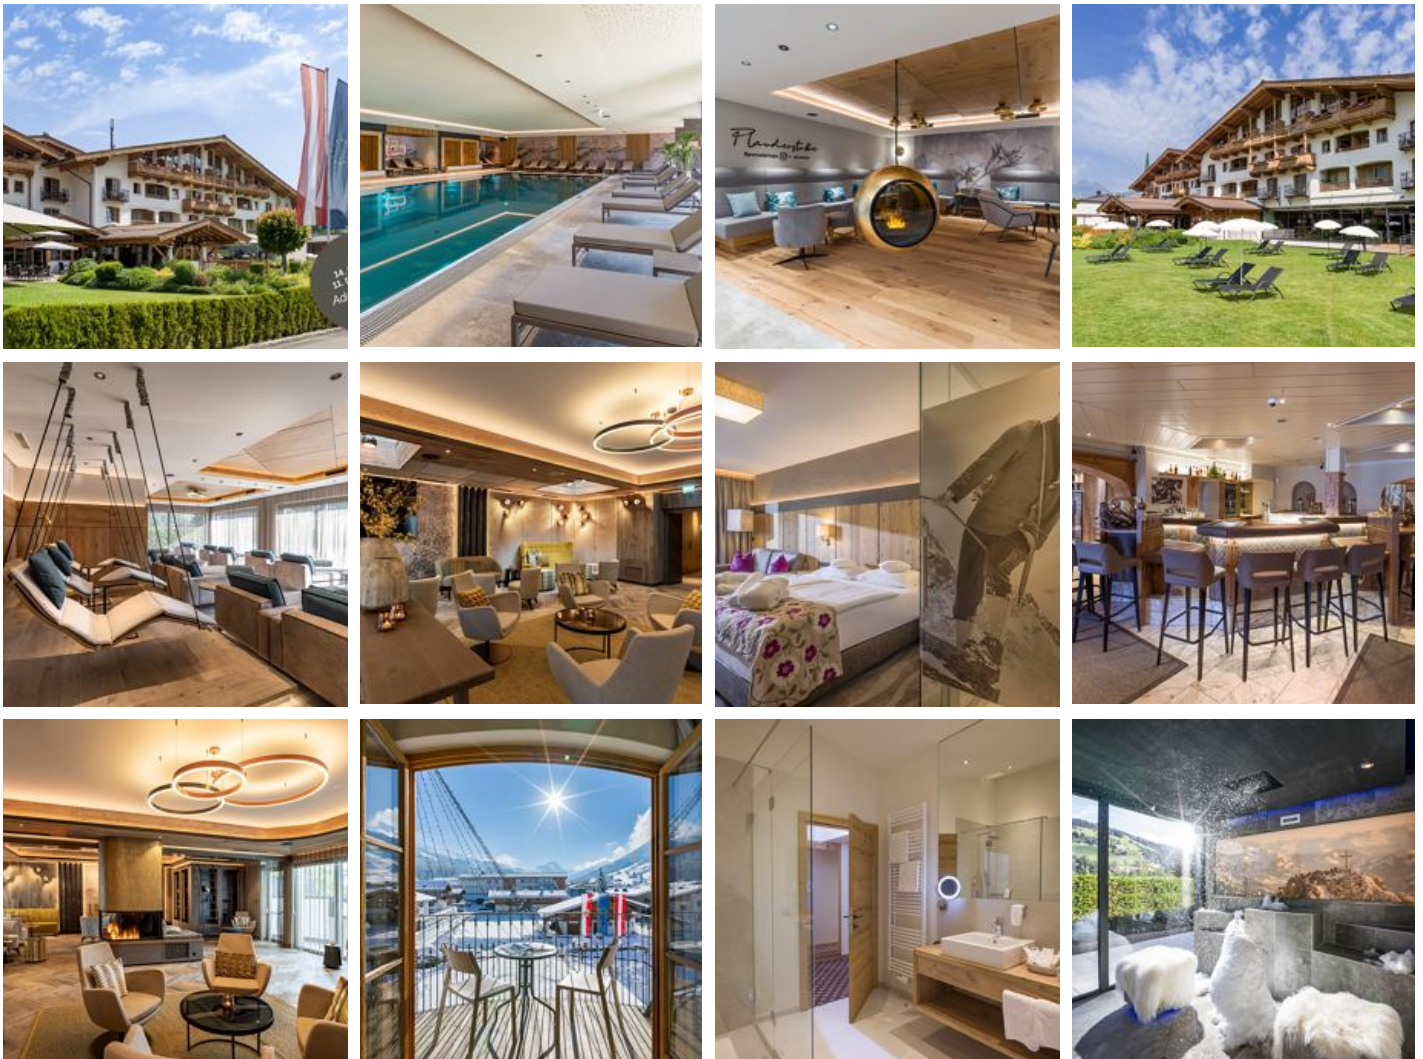

Hotel Sonne ****

hotel in Kirchberg in Tirol

The Hotel Sonne 4 star Superior in the centre of Kirchberg, only 6 km from world-famous Kitzbühel and in the heart of the Kitzbühel Alps. The 126 rooms are equipped with bathroom (shower/bathtub/WC), minibar, a capsule coffee maker from Nespresso, room safe, cosy sitting area, W-Lan and some with balcony. Fine food and good drinks have long been part of the wide range of offers at the Hotel Sonne. The kitchen knows how to spoil its guests with its "delicacies". The PURE | ALPINE | SPA on 2 floors, which will be renovated until the 3rd of September 2021, has an indoor pool (7 x 17 m), Sauna and Relaxing area, fitness room, relaxation room and chat room incl. effect fire and a massage department. Furthermore, the Hotel Sonne 4 star superior, has a reception with hotel bar, meeting rooms, garden terrace, sunbathing lawn and sufficient parking spaces. Your holiday in the mountains will be unique, we look forward to welcoming you.

Rooms and Apartments

Current Offers

Premium double room, shower or bath, toilet, south

Our double rooms Premium offer approx. 25 m², double bed, sitting area, bathroom with bathtub or shower, partly separate WC, south-facing balcony, view of the Rettenstein, Hahnenkamm as well as Gaisbe...