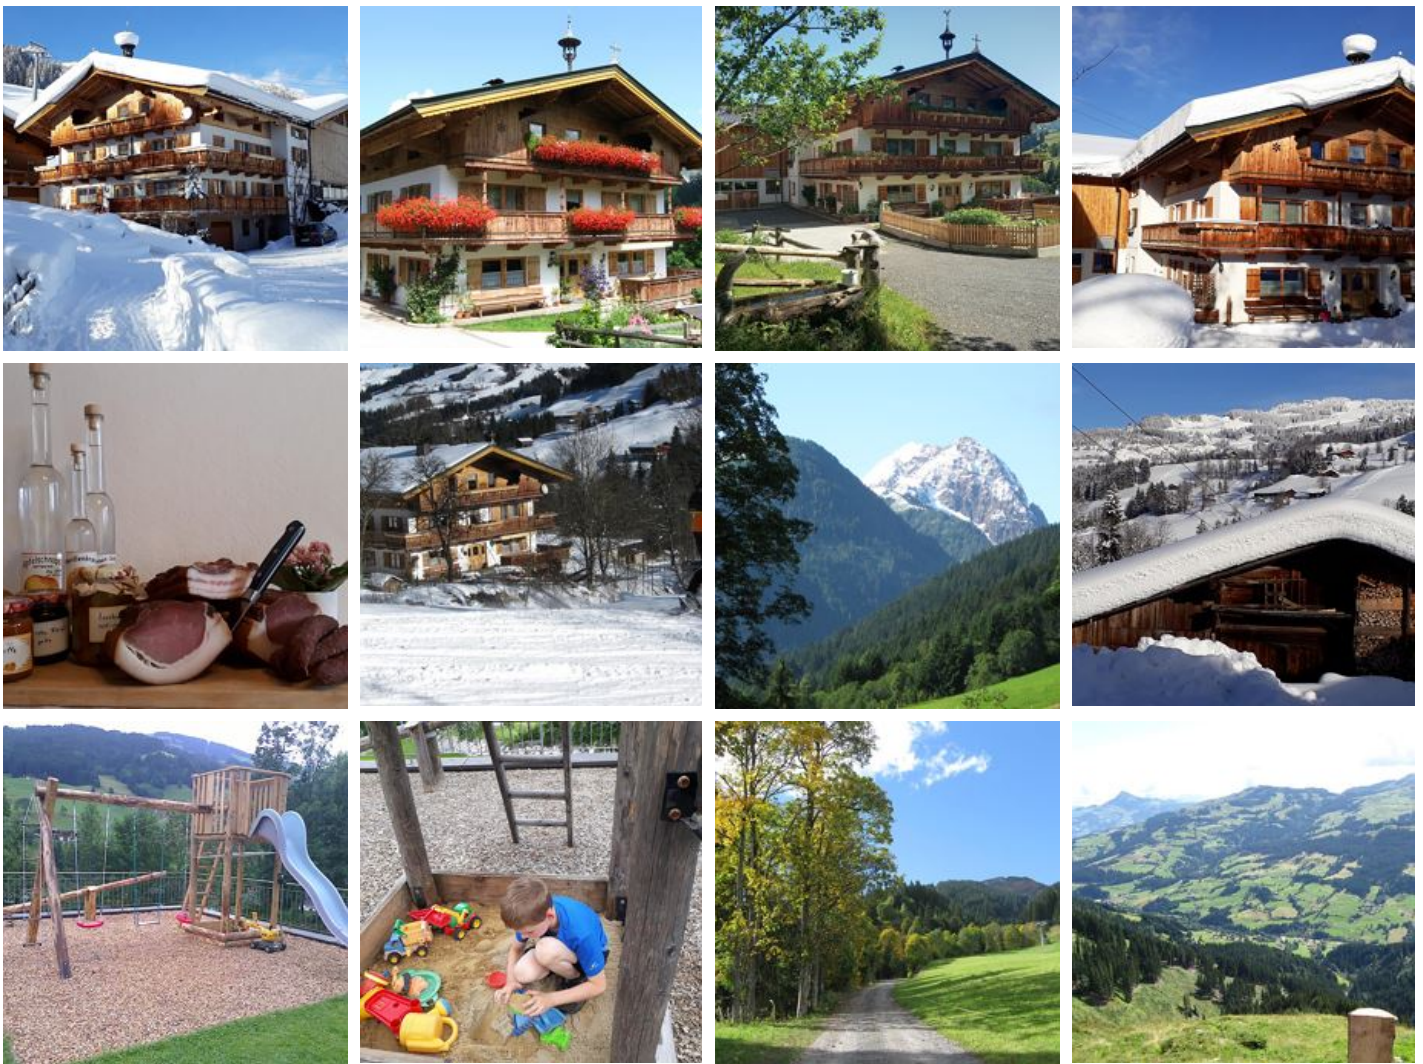

Kienzinghof

farm, farmhouse in Kirchberg in Tirol

Haasweg 3 · A-6365 Kirchberg in Tirol · rosemarie.klingler@aon.at · +43 5357 8160
Additional information at <http://www.kienzinghof.at>

Kienzinghof

farm, farmhouse in Kirchberg in Tirol

Our farm is situated in the middle of the lovely Spertental, around 200m back from the main road and approximately 5 km from the centre of Kirchberg. We have 3 comfortable apartments for 2-4 People, for 4-6 people and 6-7 People. Our farmhouse stands right next to the Ki-WEST gondola, with direct access to one of the largest interconnected ski area's in Austria, the Skiwelt Wilder Kaiser. The Kitzbühel ski area is accessible via the P1 gondola, just 5 minutes ride on the

mountain location · private setting · quiet location · right on the bike path · near the forest · right on the slope · on the hiking path · meadowlands

Rooms and Apartments

Current Offers

apartment/1 bedroom/bath tub, WC