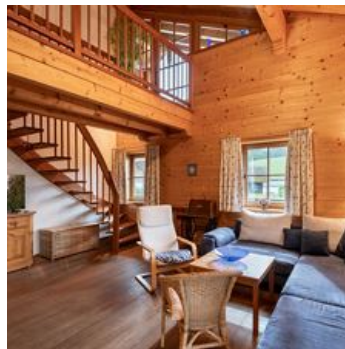

## holiday apartment in Brixen im Thale

Welcome to Landhaus Helmreich, in the middle of the SkiWelt Wilder Kaiser - Brixental and surrounded by the Kitzbüheler Alpen in Tyrol! Our 300-year old Tyrolean wooden house has lots of atmosphere and character, as well as today's comforts! Our lovely holiday home, built in 2005, provides a holiday feeling of a special kind! In Winter you are located very close to the gondola stations which transport you directly to the ski areas. However, also in Summer the gondolas take you to the higher hiking routes in the Brixental valley! The little resort of Brixen im Thale has everything you need for a Summer or Winter holiday! Ski school, sports shops, restaurants and supermarkets are all easily accessible on foot! Enjoy the pleasure of our Wellness Oasis with sauna, rest room and plunge pool at an additional cost!