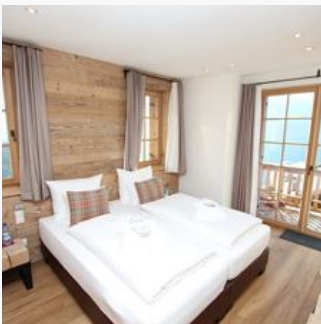

Family room, shower and bath, toilet, 2 bed rooms

1-4 Personen · 2 Bedrooms · 30 m²

doublebedroom with balcony

ab
€ 80,00

per person on 01.05.2026

TO THE OFFER