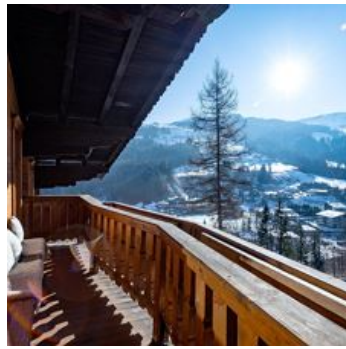

Manharthof

holiday apartment in Kirchberg in Tirol

Kleinseite 3 · A-6365 Kirchberg in Tirol · edith.koschak@gmail.com · +43 699 11737297

Manharthof

holiday apartment in Kirchberg in Tirol

Manhardhof: Nature Experience for the Whole Family Experience unforgettable moments at the Manhardhof, where ****relaxation**** and ****adventure**** go hand in hand! Nestled in a quiet location near the forest, it offers the perfect backdrop for restorative days in the beautiful mountain landscape of Kirchberg.

Here, families, ****business travelers****, singles, and seniors find their retreat. Enjoy the closeness to nature with magnificent hiking trails right at your doorstep. While the little ones discover ****rabbits**** and make friends with the ****horses****, parents can unwind and relax.

For the youngest, a crib / baby bed and a high chair are available, ensuring that the whole family feels at home. The Manhardhof offers a child-friendly atmosphere, creating the ideal environment for both ****teenagers**** and ****children****. Discover the magic of the Manhardhof – the perfect place to enjoy relaxation and nature!

mountain location · quiet location · right on the bike path · near the forest · on the hiking path · meadowlands

Rooms and Apartments

Current Offers

Apartment, shower, toilet, 2 bed rooms

A panoramic south-facing apartment with panoramic mountain views! This apartment was created with great attention to detail in the attic of a farmhouse. The apartment made of old wood creates a specia...