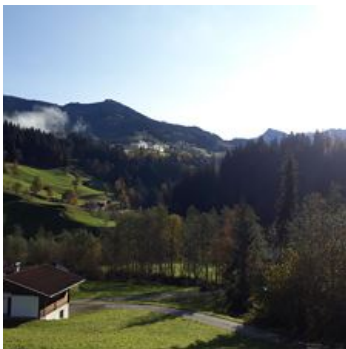

Situated in the beautiful and quiet Windau valley, a tributary valley from the Brixen valley, our detached and newly-built farmhouse "Oberfasser" can be found. The new holiday apartments are situated on the 1st and 2nd floors. Our farmhouse has three separate apartments available which can also be let as one large apartment.

Cycling and hiking trails begin right outside our front door. Westendorf's newly-built golf course is just 3 km away.

Ski slopes are nearby in both Westendorf and Hopfgarten. Enjoy yourselves in one of the world's largest ski areas, SkiWelt Wilder Kaiser Brixental.

For those who prefer to take it easier, enjoy magnificent views of the surrounding mountainsides from the very comfortable terrace.

quiet location · right on the bike path · private setting · on the hiking path · near the forest · meadowlands