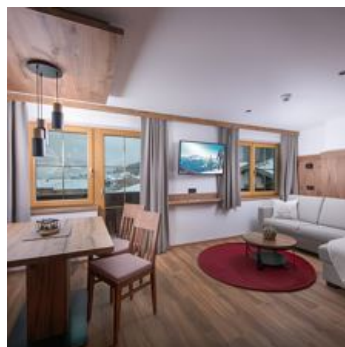

quiet location · central location · near the forest · right on the slope · on the hiking path