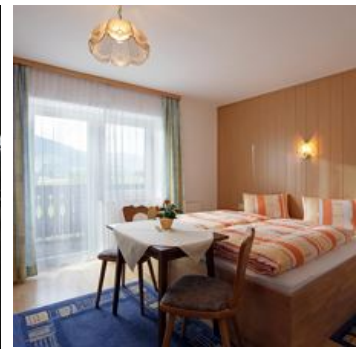

Pension Georg

pension in Westendorf

Child-friendly guesthouse in a central location. All sports and leisure facilities are within walking distance. Rooms with shower/WC, partially balcony, cable TV. We serve breakfast. Children's prices upon request! Please also bring slippers, as we only wear slippers in the house during winter. Thank you!

quiet location · central location · right at the cross-country ski trail · right on the bike path · right at the ski-bus/ hiking-bus/ bus stop · on the hiking path