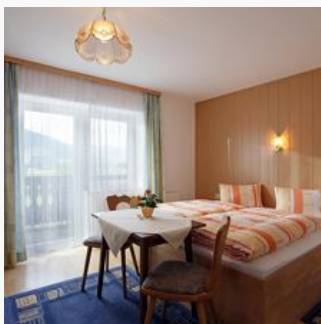

Pension Georg

pension in Westendorf

Child-friendly guesthouse in a central location. All sports and leisure facilities are within walking distance. Rooms with shower/WC, partially balcony, cable TV. We serve breakfast. Children's prices upon request! Please also bring slippers, as we only wear slippers in the house during winter. Thank you!

1-2 Personen · 1 Bedrooms

The room is rustic and cozy furnished. A small bathroom is included in each room. A flat-screen TV is also part of the room amenities. The balcony offers a beautiful view of the nearby ski slope.

ab
€ 45,50

per person on 06.05.2026

TO THE OFFER

Triple room

1-3 Personen · 1 Bedrooms

The triple room with balcony offers a cozy atmosphere with its comfortable furnishings and is equipped with a wardrobe, a flat-screen TV, and a bathroom.