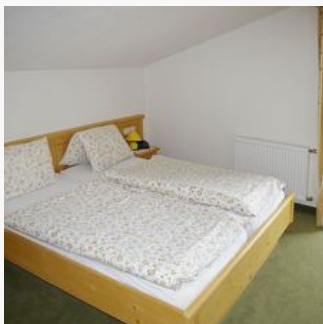

right on the slope · right at the ski-bus/ hiking-bus/ bus stop

Rooms and Apartments

Current Offers

Double room, shower, toilet, balcony

Double room with shower, WC, TV and balcony.

1-2 Personen · 1 Bedrooms · 16 m²

ab
€ 40,00

per person on 06.05.2026

TO THE OFFER

Single room, shower, toilet, balcony

Single room with shower, WC, TV and balcony.

1 Person · 1 Bedrooms · 11 m²

ab
€ 45,00

per person on 06.05.2026

TO THE OFFER

apartment/1 bedroom/shower, WC

Comfortable apartment with one bedroom, kitchen, shower, separate WC and balcony. Breakfast only on request.

2 Personen · 1 Bedrooms · 30 m²

ab
€ 60,00

per apartment on 06.05.2026

TO THE OFFER

apartment/1 bedroom/shower, WC

Comfortable apartment with North or South-facing balcony, one bedroom, kitchen/living room with pull-out couch, shower and separate WC.

2-4 Personen · 1 Bedrooms · 40 m²