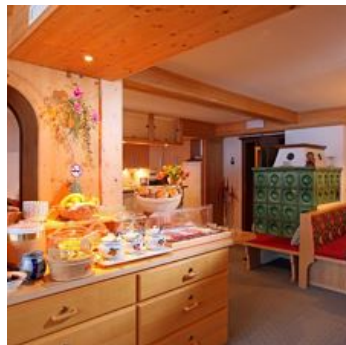

Pension Tannenhof ***

pension in Kirchberg in Tirol

Our family-run 3-Star Pension Tannenhof is situated in a quiet, yet central location. Our guests have the use of a lockable bicycle and ski storage room with boot dryer, a games room with table tennis, table football and darts as well as a big car park. For the perfect start to the day, a generous breakfast buffet awaits you. And what better way to end the day than with a refreshing drink on our peaceful sun-terrace with views of the surrounding Kitzbüheler Alpen or in our comfortable recreational room. After a strenuous day, relax in our Wellness area where a sauna with rest room, infrared heat cabin, steam bath and solarium are available for your pleasure. Our house is an excellent departure point for walks or hiking and Nordic-Walking tours. Free bicycle hire! Our Winter sports enthusiasts can make their way home on the ski slope directly to Pension Tannenhof. In a few minutes' walk it is easy to reach the village centre, bathing lake, tennis courts, bus stop and ski lifts, c...