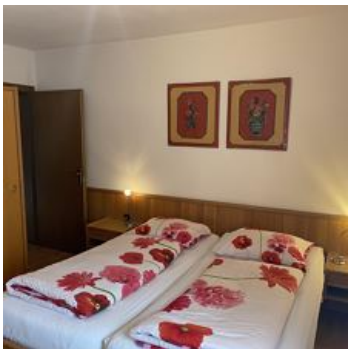

Preiselbeer

Ferienhaus in Brixen im Thale

The Preiselbeer apartment in the Beerenhaus, which includes two additional apartments and two cellar studios (if you like search for the Beerenhaus on the website), offers complete amenities and is quietly located on the edge of the forest in a cul-de-sac – ideal for those seeking relaxation and nature.

From the house, you can explore the surroundings on marked hiking and cycling paths – all without a car! The recreational facility with swimming pool and bathing lake, as well as the children's playground, are easily reachable on foot. In winter, the ski bus, which stops right in front of the house, will take you to the ski area – or you can use the Schusterbühler lift, which is also located right in front of the house.

Whether active recreation or relaxation – here you can fully enjoy the Alps!