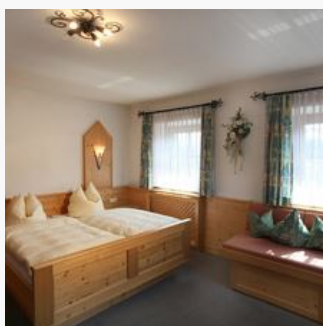

Bauernhof Blasihof

farm, farmhouse in Angerberg

Holidays at the Blasihof stands for a generous, attractive accommodation within a cosy atmosphere. All rooms are equipped with a shower and a toilet. Comfortable lounge, rich breakfast. We also offer 3 new apartments for 4 - 6 persons, providing a living room, kitchen, bed room and balcony. Sat TV available. Large lawn. Children welcome! Ski storage and boot drying facilities. Bed linen inclusive, allergy free bedding, cot and high-chair available, covered car parking, garage.

near the forest · central location · meadowlands

Rooms and Apartments

Current Offers

apartment/2 bedrooms/shower, WC

2-5 Personen · 1 Bedrooms

ab
€ 70,00

per apartment on 30.04.2026

TO THE OFFER