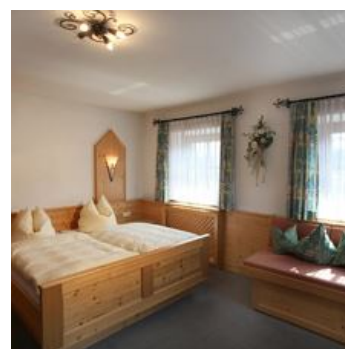

Bauernhof Blasihof

farm, farmhouse in Angerberg

Holidays at the Blasihof stands for a generous, attractive accommodation within a cosy atmosphere. All rooms are equipped with a shower and a toilet. Comfortable lounge, rich breakfast. We also offer 3 new apartments for 4 - 6 persons, providing a living room, kitchen, bed room and balcony. Sat TV available. Large lawn. Children welcome! Ski storage and boot drying facilities. Bed linen inclusive, allergy free bedding, cot and high-chair available, covered car parking, garage.