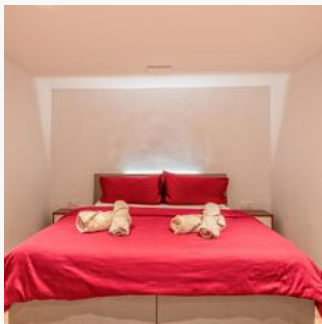

Apartment, bath, toilet, 1 bed room

1-2 Personen · 1 Bedrooms · 60 m²

Holiday apartment (approx. 60m²) basement without daylight in the bedroom Living area: flat-screen TV, WLAN, sofa bed Kitchen: dishwasher, microwave, refrigerator, oven, hob, kettle, coffee maker Sho...