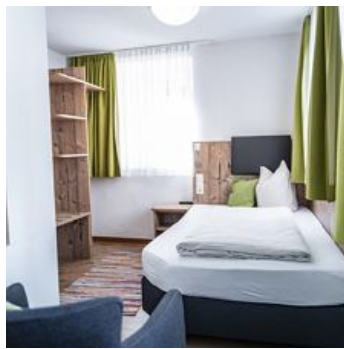

central location

Rooms and Apartments

Current Offers

twin with shower, WC

Comfortable room with shower and TV. Single occupancy for a supplement of EUR 7.00

ab
€ 65,00

per person on 30.04.2026

TO THE OFFER

1-2 Personen · 1 Bedrooms · 16 m²

double room with shower, WC

Comfortable room, partly with balcony, shower/toilet, safe, TV, small patio. Single occupancy for a supplement of EUR 7.00

ab
€ 65,00

per person on 30.04.2026

hotel apartment with shower, WC

Nice apartment with a double sofa bed, bedding is provided! The mentioned price does not include meals. We would be happy to provide you with an offer that includes breakfast or half board. Child disc...