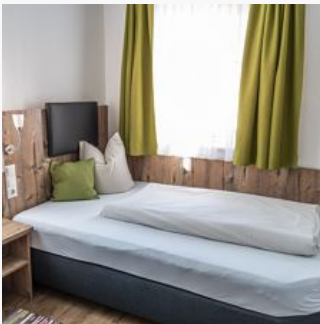

central location

Rooms and Apartments

Current Offers

twin with shower, WC

Comfortable room with shower and TV. Single occupancy for a supplement of EUR 7.00

ab
€ 65,00

per person on 30.04.2026

TO THE OFFER

1-2 Personen · 1 Bedrooms · 16 m²

double room with shower, WC

Comfortable room, partly with balcony, shower/toilet, safe, TV, small patio. Single occupancy for a supplement of EUR 7.00

ab
€ 65,00

per person on 30.04.2026

hotel apartment with shower, WC

Nice apartment with a double sofa bed, bedding is provided! The mentioned price does not include meals. We would be happy to provide you with an offer that includes breakfast or half board. Child disc...