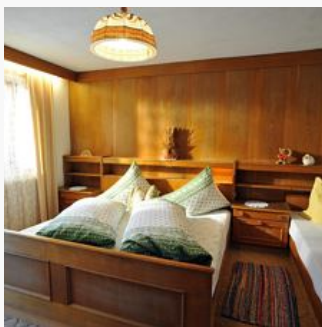

Samerbauer | Misslinger Johann und Kathi

farm, farmhouse in Hopfgarten im Brixental

We run a farm and offer a wide range of farm-produced products. Our house is located in a quiet and sunny spot at 1000m above sea level. You can reach the center of Hopfgarten, the swimming lake, and the gondola station for the skiing and hiking world of Wilder Kaiser in about 10 minutes by car. A long natural toboggan run and cross-country skiing track are located right nearby. Some hiking destinations can be directly accessed from the farm. We offer a children's playground with a playhouse, swings, trampoline, table tennis table, and soccer goal. On our lawn with barbecue facilities, you can escape from everyday life and truly relax. We have an apartment with a bedroom, living kitchen, and balcony for 2 to 5 people. Depending on your needs, two additional rooms for a maximum of 5 people can be booked along with it.

quiet location

Rooms and Apartments

Current Offers

1 bedroom, comb liv.-bedr/shower or bath

2-5 Personen · 1 Bedrooms

The cosy apartment sleeps 2 - 5 persons. Already at breakfast you can enjoy the view of the Hohe Salve, the Kitzbühel Alps and the Wilder Kaiser mountain. Find relaxation in our 55sqm flat which provi...