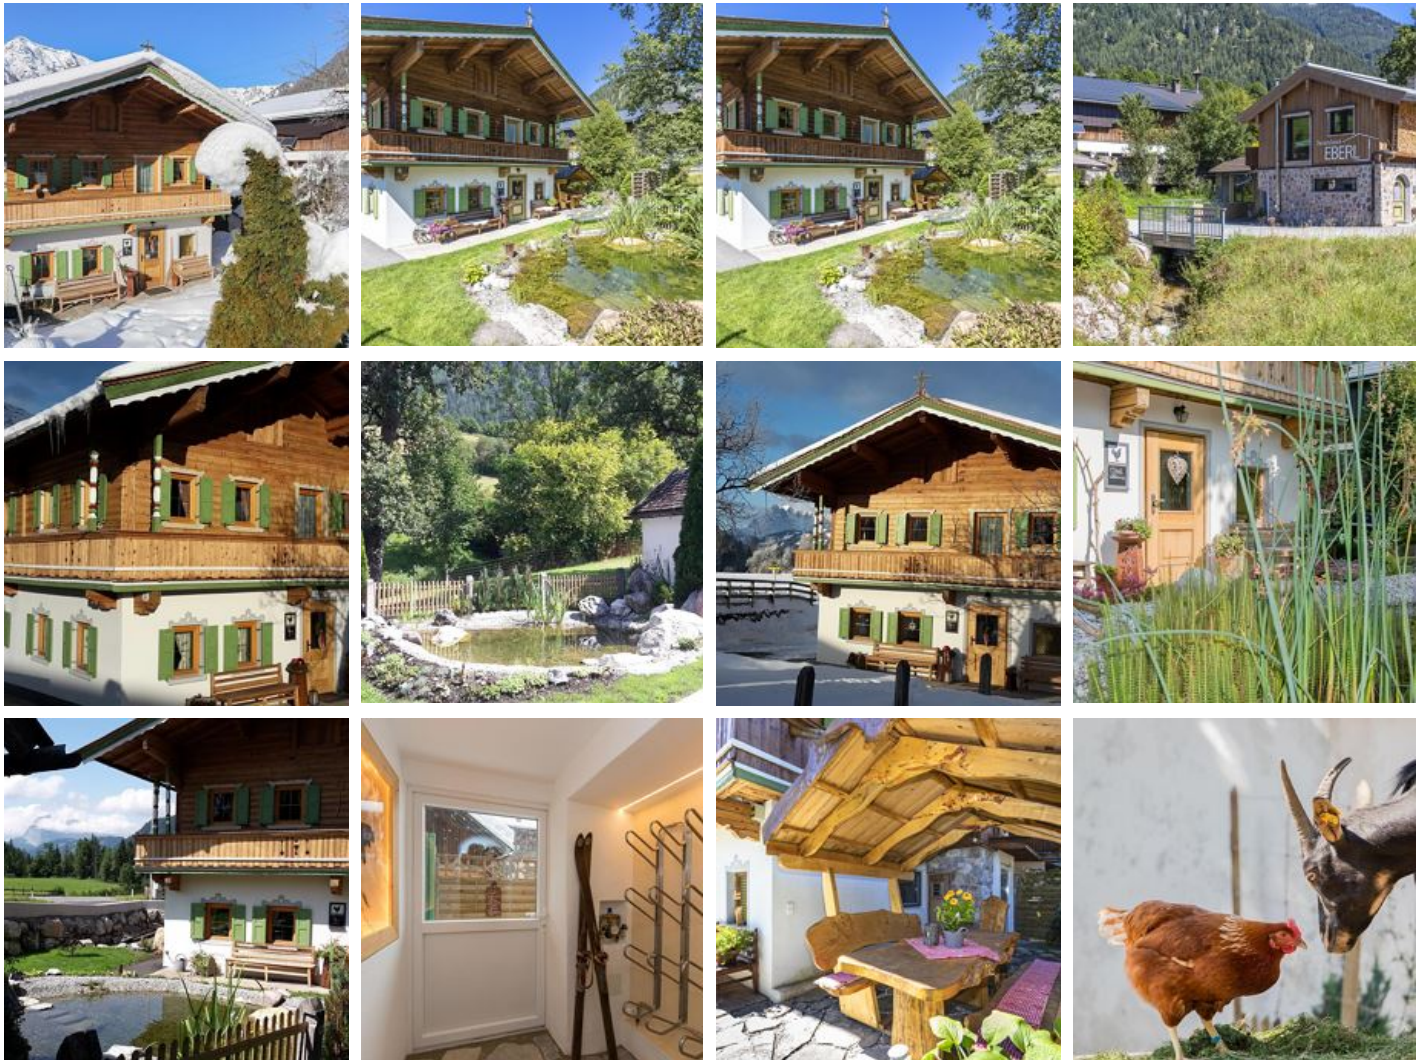

Ferienhaus Eberl

Ferienhaus in Waidring

Our lovely house is situated in the middle of the wonderful mountains of the Steinplatte. For our guests we offer fresh rolls in the morning and you can use our lovely BBQ on our terrasse.