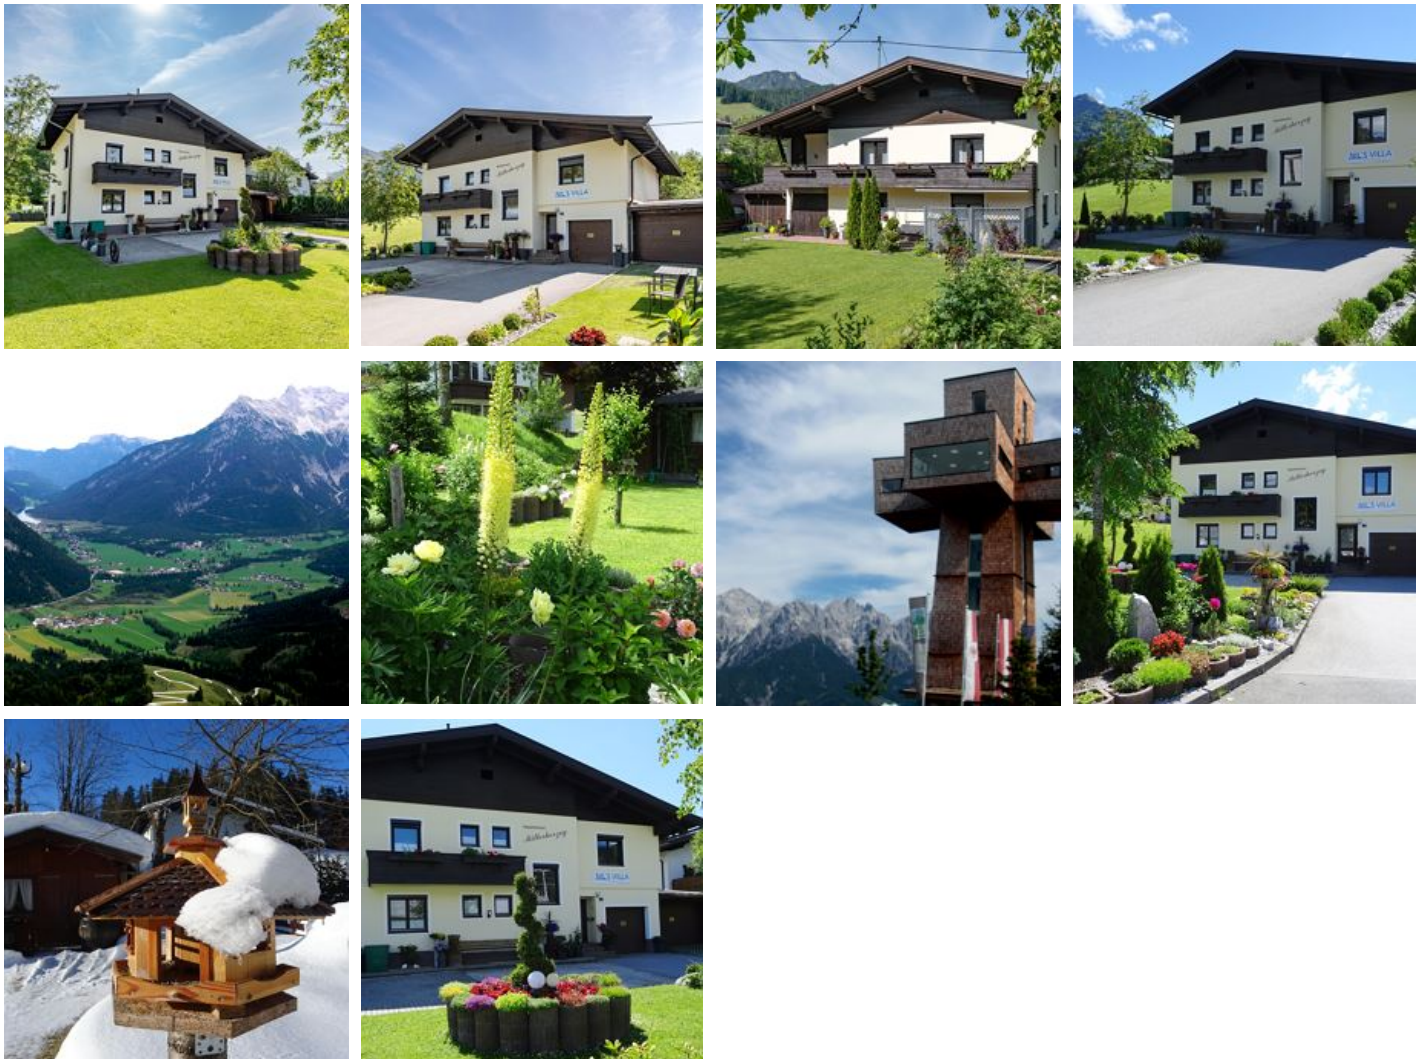

Ferienwohnung Mitterherzog

holiday apartment in Hochfilzen

The private house offers a Non smoking apartment for 2 to 5 persons in a quiet central location , near the train station and the bus / ski bus stop. The cross-country trail is located directly behind the house. You need 3 minutes by car to the ski lift Hochfilzen. Approximately 7 minutes by car away is the ski resort Saalbach.

on the hiking path · right at the cross-country ski trail · right at the ski-bus/ hiking-bus/ bus stop · central location · right on the bike path · lake
- distance (m): 13 · quiet location

Tourismusverband PillerseeTal
Dorfplatz 1
6391 Fieberbrunn
AUSTRIA