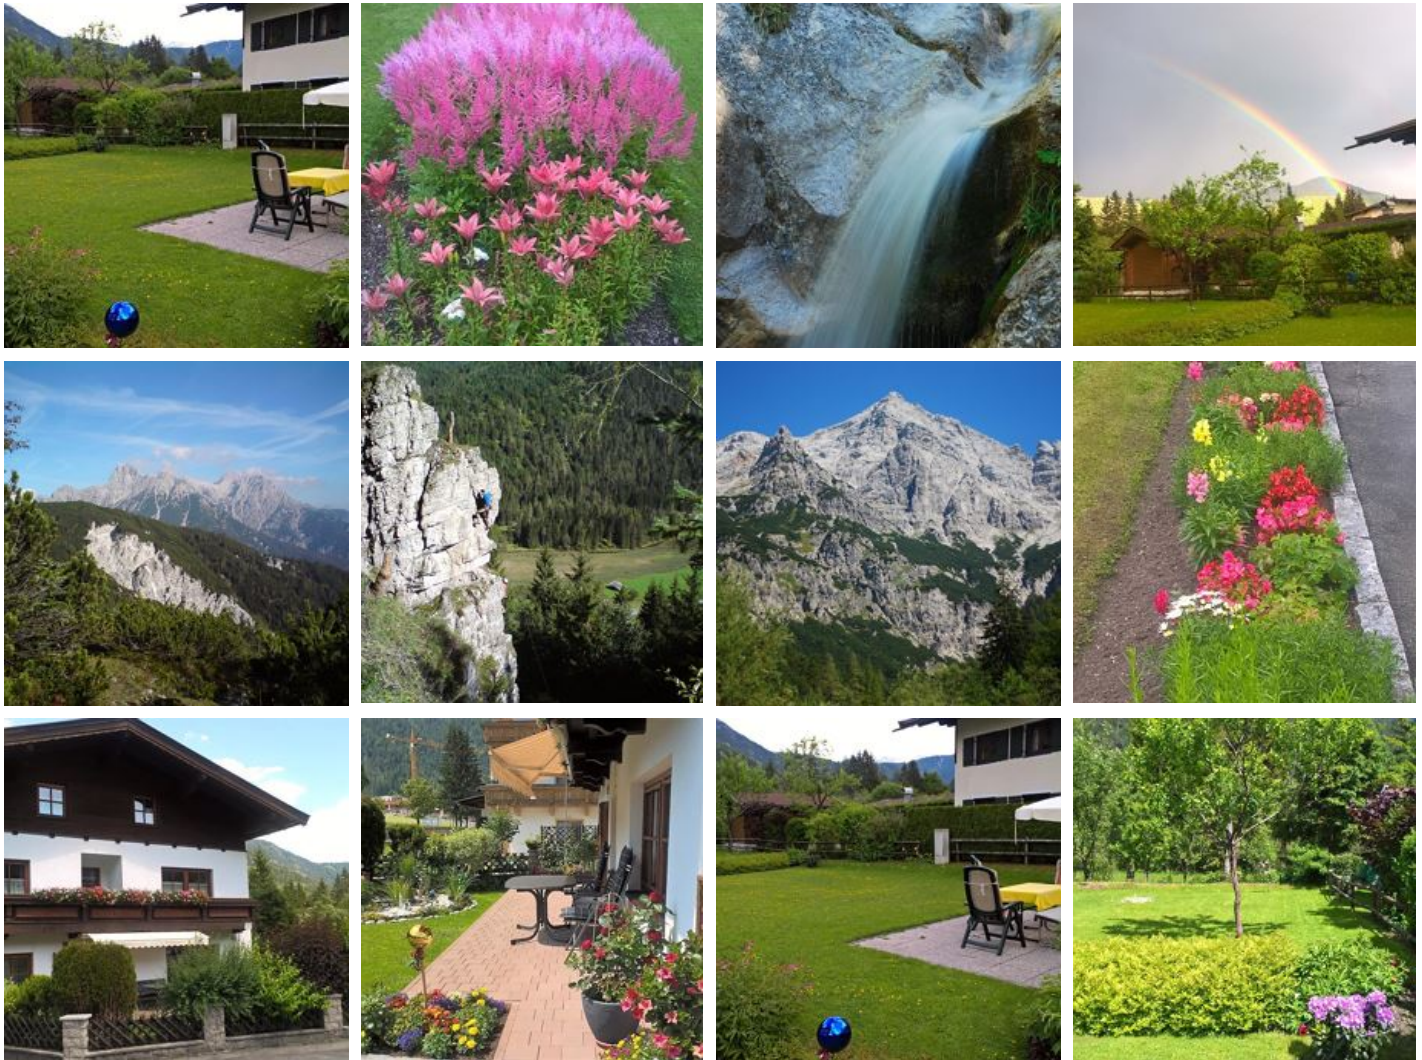

Ferienwohnung Pichler Inge

holiday apartment in St. Ulrich am Pillersee

Our house is in the local centre. Bus, bank, supermarkt, doctor as well as restaurant are at few minutes erreichbar. Cross-country trail entrance as well as footpaths to the lake are in direct nearness.