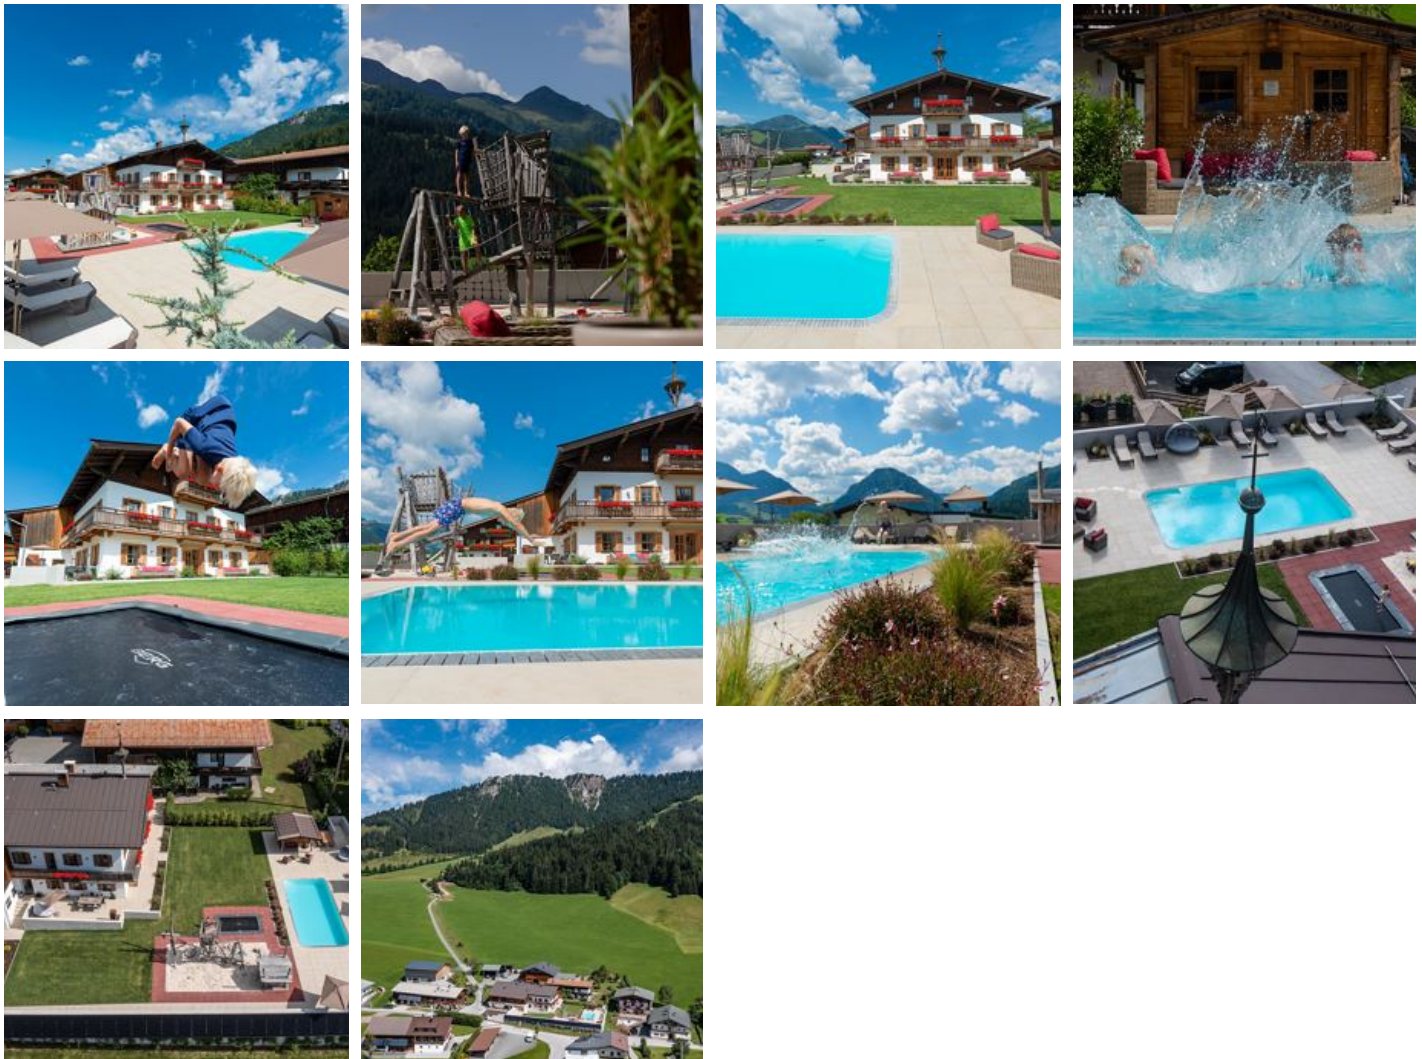

Tierwarthof ****

holiday apartment in Fieberbrunn

95 %
49 Ratings

Pfaffenschwendt 28 · A-6391 Fieberbrunn · info@tierwarthof.at · +43 664 5181595
Additional information at <https://www.tierwarthof.at/>

Tourismusverband PillerseeTal
Dorfplatz 1
6391 Fieberbrunn
AUSTRIA

Tierwarthof ****

holiday apartment in Fieberbrunn

Comfortable and friendly farmhouse in a sunny position in the part of Pfaffenschwendt (app. 3 km from the center of Fieberbrunn). The farmhouse was renovated 2008. Starting point for various holiday activities. The extremely comfortable equipped holiday apartments meet all the wishes and form the perfect base for an unforgettable vacation.