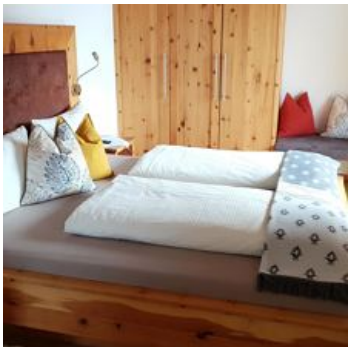

Surrounded by majestic mountains and untouched nature, you can enjoy the best view of the impressive landscape here. The location allows you to rejuvenate both body and mind. In the spacious and comfortable holiday apartments made of CEDARWOOD, you will find everything you need for a relaxing stay. The apartments feature a vaulted ceiling and two balconies each. Additionally, you benefit from free admission to the Oberndorf swimming pool, where you can find a refreshing cool down on hot summer days. A mountain and valley ride with the Harschbichl gondola lift is included. Garden house with barbecue area Modern e-charging station for your vehicles in the carport E-bike charging station Directly on the OD Trail bike park with storage room for bicycles SKI in SKI out in the St. Johann ski area - centrally lo...

Rooms and Apartments

Current Offers

Apartment, shower, toilet, 3 bed rooms

1-6 Personen · 3 Bedrooms · 86 m²

The apartments feature a sloping roof, are bathed in sunlight, and are lovingly furnished with local woods, pleasant colors, and natural materials. Exclusive apartment with high-quality amenities: 1 ...

ab
€ 200,00

per apartment on 01.05.2026

TO THE OFFER

Apartment, shower, toilet, 2 bed rooms

1-4 Personen · 2 Bedrooms · 50 m²

The apartments feature exposed beams, are sun-drenched, and lovingly furnished with local woods, pleasant colors, and natural materials. Exclusive apartment with high-quality furnishings: 1 double ro...